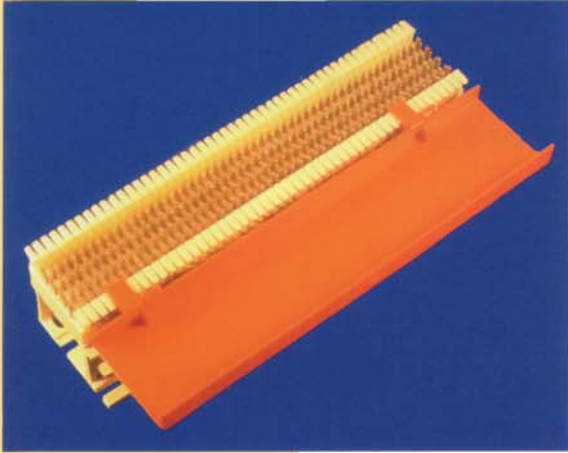

## **Protective Covers for 66 Blocks**

**Protect Critical 66 Block  
Telephone Connections  
with Hinged or Snap-On  
Protective Covers**

- ◆ **UL Listed**
- ◆ **Durable Mechanical Hinges for Easy Access  
Cover Lifts off for Complete Access**
- ◆ **Hinged and Snap On Versions**
- ◆ **Available in Transparent, Orange, Gray, White,  
Red, Green, Blue, Yellow, Purple, or Custom Colors**
- ◆ **Engraved ID Strip for Easy Labeling**

Product	Part Number	Description
Snap-On M Cover	P66M450T	Transparent Snap-On 66 M Block Cover
Hinged Cover	HD66MC4-*	Hinged Cover for 66 M 450 Blocks
Hinged Cover (1/2 Height)	PSH66M1/2*	Hinged Cover for 66 M 425 Blocks

## **Protect 66 Blocks Requiring Plug In Devices** **Using Proto-Protect High Profile 66 Block Covers**

- ◆ **Extra Height to Accommodate Most Plug In Devices, Such as Current Protectors and Testing Devices (1 Inch Clearance)**
- ◆ ** UL Listed**
- ◆ **Available in Transparent, Orange, Gray, White, Red, Green, Blue, Yellow, Purple, or Custom Colors**

Product	Part Number	Description
High Profile Hinged Cover	PSH66M/HP*	High Profile Hinged Cover for 66 M Blocks

\* When ordering high profile hinged covers specify O(Orange), G(Gray), T(Transparent), R(Red), Gn(Green), B(Blue), Y(Yellow), I(White), or P(Purple) after main part number.